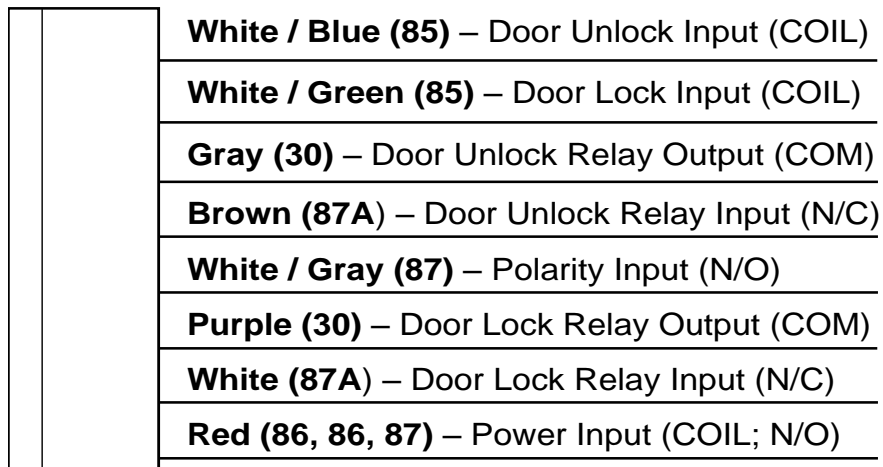

MEGATRONIX – DKM – DOOR LOCK RELAY KIT MODULE WIRING

1) INSTALLING NEW DOOR LOCK MOTORS

2) POSITIVE TRIGGER DOOR LOCK SYSTEM

3) REVERSE POLARITY ALTERNATING DOOR LOCK SYSTEM

4) VACUUM DOOR LOCK SYSTEM