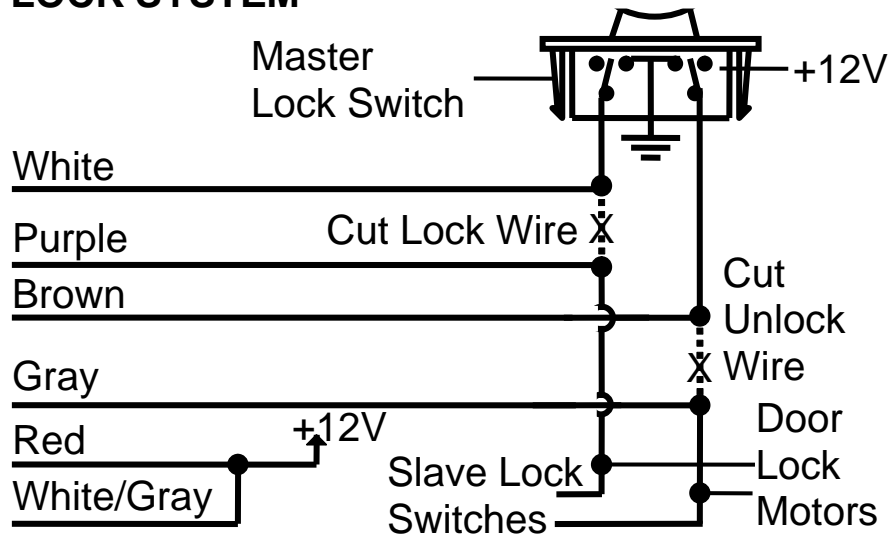

MEGATRONIX – DKM – DOOR LOCK RELAY KIT MODULE WIRING

1) INSTALLING NEW DOOR LOCK MOTORS

2) POSITIVE TRIGGER DOOR LOCK SYSTEM

3) REVERSE POLARITY ALTERNATING DOOR LOCK SYSTEM

4) VACUUM DOOR LOCK SYSTEM