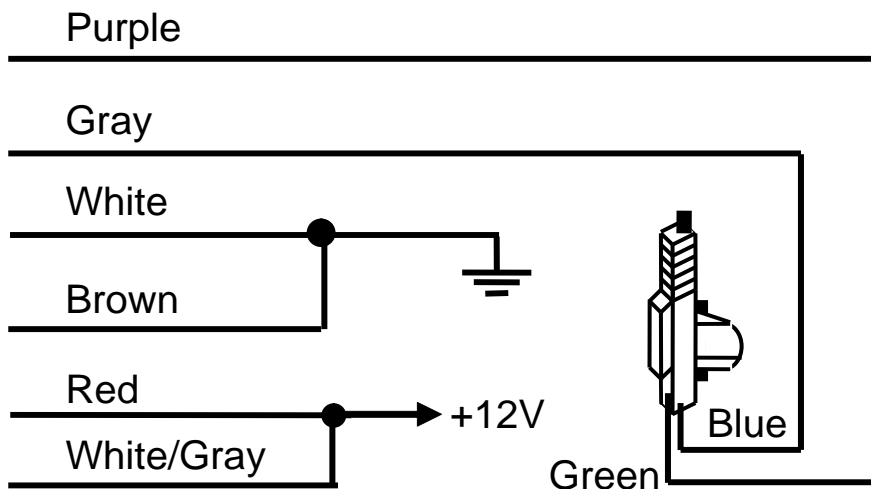

MEGATRONIX – DKM – DOOR LOCK RELAY KIT MODULE WIRING

1) INSTALLING NEW DOOR LOCK MOTORS

2) POSITIVE TRIGGER DOOR LOCK SYSTEM

3) REVERSE POLARITY ALTERNATING DOOR LOCK SYSTEM

4) VACUUM DOOR LOCK SYSTEM