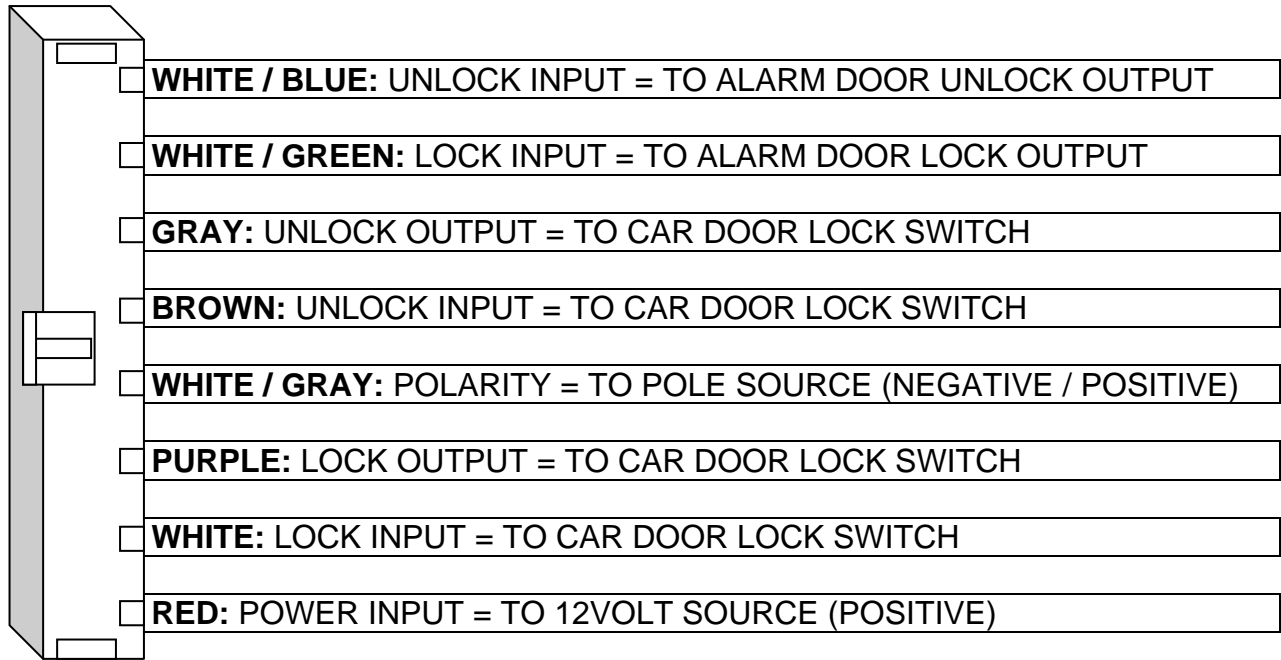

MEGATRONIX – DKM – DOOR LOCK RELAY KIT MODULE WIRING

1) INSTALLING NEW DOOR LOCK MOTORS

2) POSITIVE TRIGGER DOOR LOCK SYSTEM

3) REVERSE POLARITY ALTERNATING DOOR LOCK SYSTEM

4) VACUUM DOOR LOCK SYSTEM