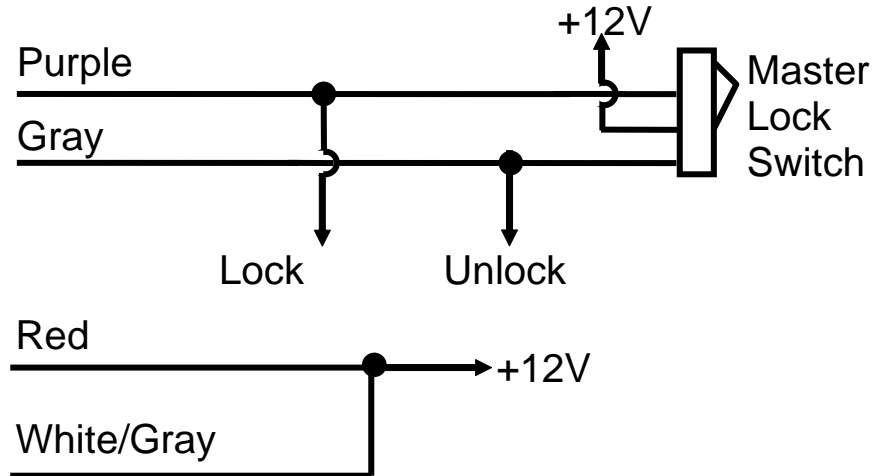

MEGATRONIX – DKM – DOOR LOCK RELAY KIT MODULE WIRING

1) INSTALLING NEW DOOR LOCK MOTORS

2) POSITIVE TRIGGER DOOR LOCK SYSTEM

3) REVERSE POLARITY ALTERNATING DOOR LOCK SYSTEM

4) VACUUM DOOR LOCK SYSTEM